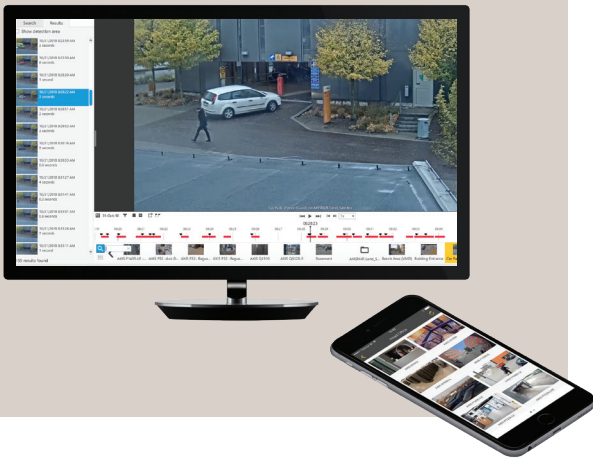

## AXIS Camera Station

The video management software that allows you to build a scalable video surveillance solution for next-level security.

### Features

- > Designed for easy installation and superior functionality with Axis cameras
- > Powerful rules engine for end-to-end integration of door stations, audio, decoders and more
- > Customizable and intuitive user interface
- > Mobile app with buttons to trigger devices (ex: unlock a door)
- > Easily add analytics for increased intelligence and security