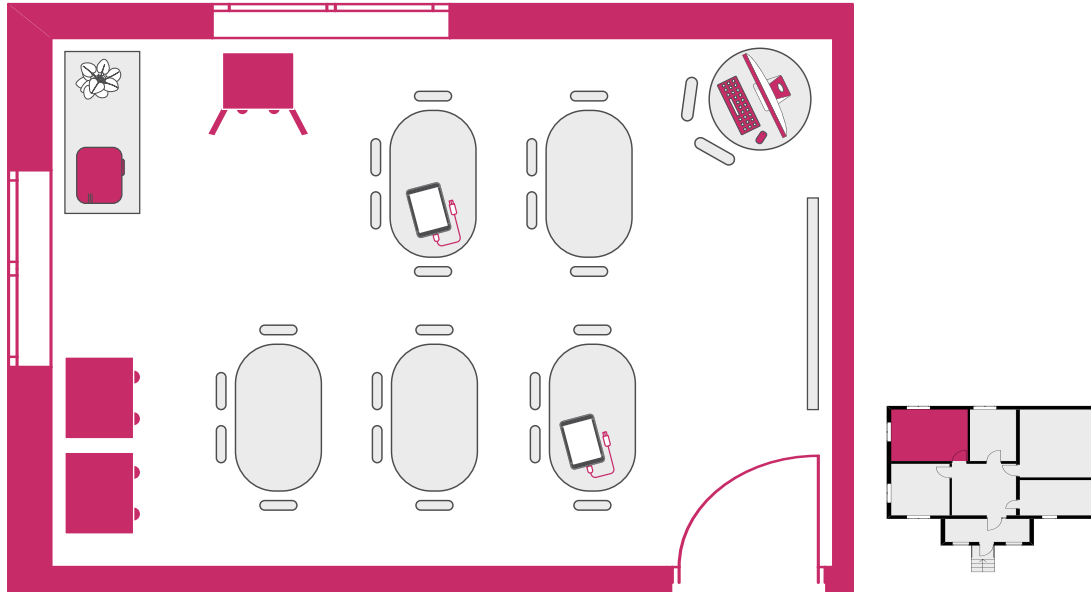

Active Classroom

Get more done with essential accessories for your classroom.

Dell Compact Charging Cart
36 Devices CT36U18 | TD#:12680261

Latitude 3180/Chromebook 3180 Dock | SKU: 409-BCUO TD#:12661392

Latitude 3189/Chromebook 3189 Dock | SKU: 409-BCUM TD#:12660799