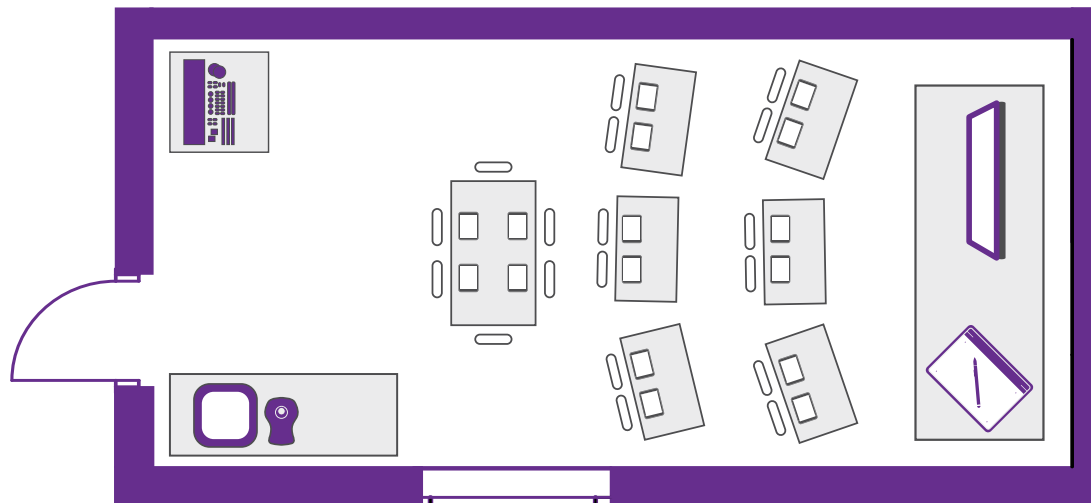

Empower Learning
with Dell Education
Accessories

Makerspace

Accessories for empowering learning in STEM/STEAM environments.

Dell™ 24 Touch Monitor - P2418HT
SKU: 210-ALCS TD#:12419460

The Dell 24 Touch Monitor offers students a hands-on work experience. Features an articulating stand and anti-glare touch screen.