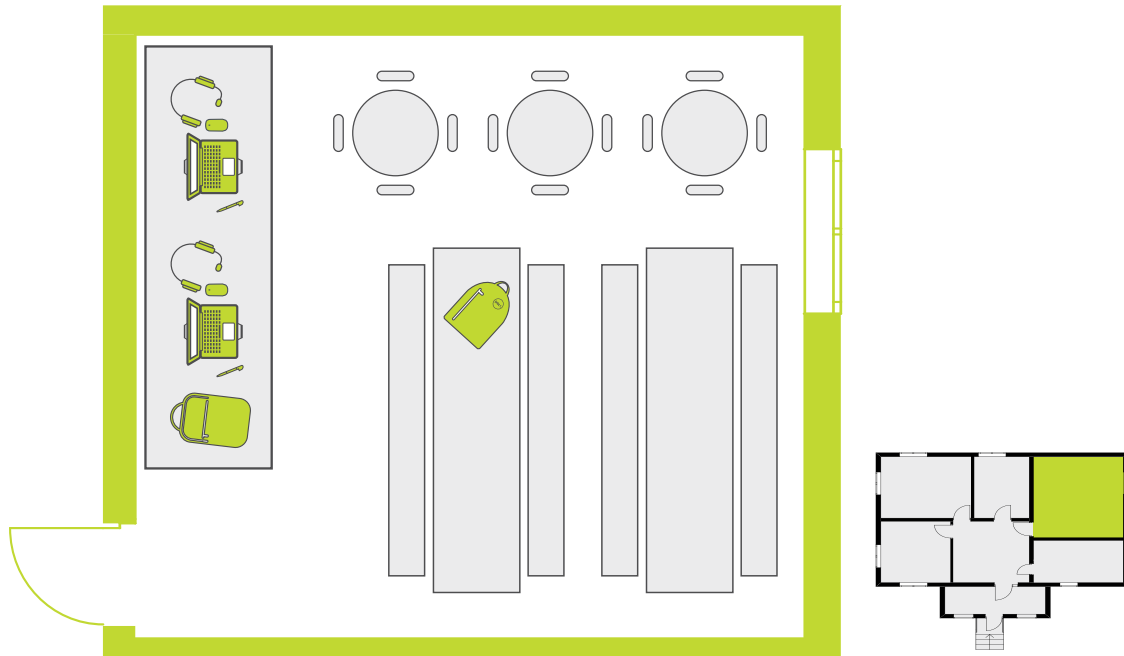

Tools for Learners

The tools to learn anywhere.

Targus® Commercial Grade Chromebook™ Case for Dell 3180/3190

SKU: Coming soon!

Built for rugged protection for your Chromebook™, the Targus® Commercial Grade Chromebook™ Case for Dell 3180/3190 provides exceptional usability and full access to all ports.

Dell Hybrid Adapter + Power Bank

PH45W17-BA | TD#: 2677648

PH45W17-CA | TD#:12667440 (USB-C)

Dell Notebook Power Bank Plus - USB-C, 65Wh - PW7018LC

These handy devices power select Dell Laptops and Ultrabooks, smartphones, tablets or other USB & USB-C enabled devices. A must have accessory for all students!

Dell Essential Backpack-15

SKU: Coming soon!

Designed for students who need to transport their laptop safely and stylishly from home to school.

Dell Pro Stereo Headset - UC150 - Skype for Business

SKU: 750-AAVN TD#:12613345

The perfect wired headset for listening, learning, testing, and training.

Dell Active Pen

PN556W | TD#:12018596

PN338M | TD#: Coming soon!

Dell's active pens help transform and maximize today's digital learning environment. Chromebook Active Pen coming soon!

Gumdrop® DropTech Case for Dell Chromebook and Latitude

3180 | SKU: A9576509

3189 | SKU: A9565585

3380 | SKU: A9565587

Shock absorption, drop protection, extreme ruggedness and hard-core readiness for all adventures, the Gumdrop® Cases DropTech specifically conforms to the shape of select Dell Laptops.

Dell Wireless Mouse - WM126 - Black

Black-TD#:12029903

Blue-TD#:12149772

Red-TD#:12149767

White-TD#:12149763

Perfect for the student on-the-go with the reliable wireless connection of the Dell Wireless Mouse - WM126. You can connect up to six compatible devices with a single receiver.