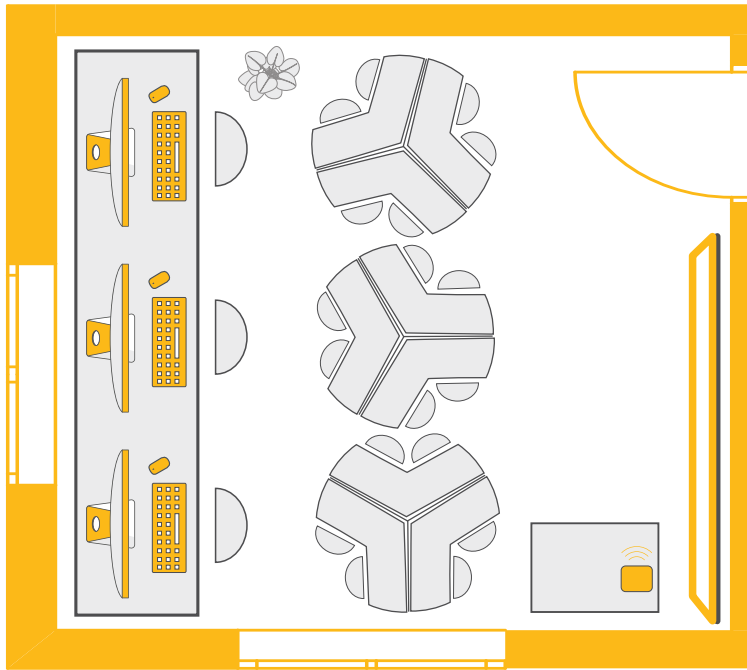

Collaboration Space

Create environments that foster productivity and team work.

Upgrade education facilities with this simple-to-use collaboration technology to connect, share, and moderate.

Elevate your classroom with this easily managed and expansive 10-point multi-touch monitor.

Keep audiences engaged with an 86-inch 4K touch display with dazzling visuals and designed for seamless collaboration.

The mobile Fusion® cart incorporates rounded edges and sleek features to give the cart a softer, professional feel that fits well in classroom environments.