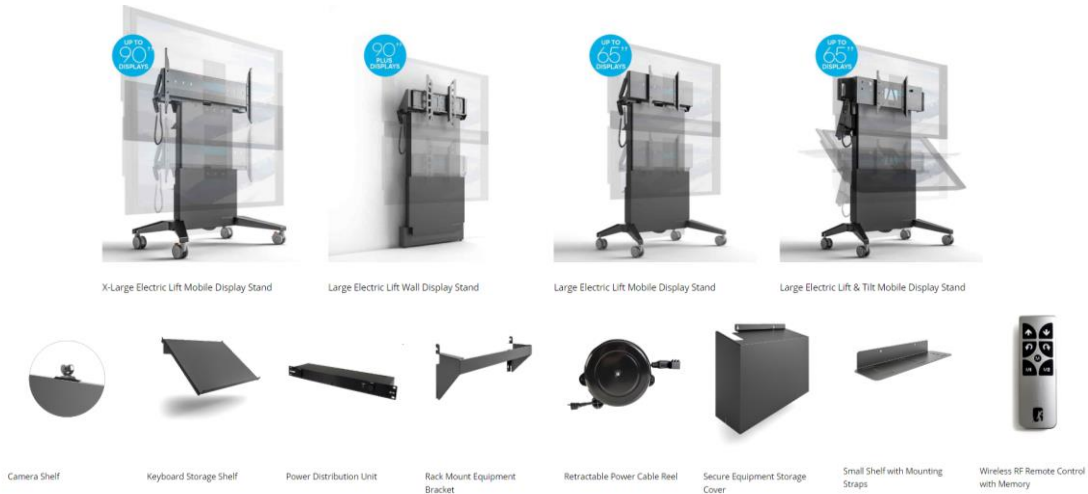

Promotions (*): 2% off 1-7 units (Sales use UAN 2617376) & 4% off 8+ units (Sales use UAN 2617377) on Mobile and Wall Stands and accessories. PO must be placed no later than July 31, 2017.

Salamander Designs Tech Data Parts List			
TD Part #	Manuf Part No	Product Description	MSRP
*12392225	FPS1/EL/GG	Electric Lift Mobile Display Stand (Electric Lift Mobile Stand for 55" Microsoft Surface Hub or VESA Compatible Displays up to 65" and 175lbs)	\$ 2,999.00
*12392226	FPS1/ELT/GG	Electric Lift & Tilt Mobile Stand (Electric Lift & Tilt Mobile Stand for 55" Microsoft Surface Hub or VESA Compatible Displays up to 65" and 175lbs)	\$ 3,699.00
*12392227	FPS1W/EL/GG	Electric Lift Display Wall Stand (Electric Lift Wall Stand for 55" Microsoft Surface Hub or VESA Compatible Displays up to 65" and 175lbs)	\$ 2,499.00
*12392228	FPS1XL/EL/GG	XL Electric Lift Mobile Display Stand XL Electric Lift Mobile Stand for 84" Microsoft Surface Hub or VESA Compatible Display up to 90" and 300lbs)	\$ 3,699.00
*12392229	FPSA/AS1	Peripheral Accessory Shelf with Straps	\$ 199.00
*12393210	FPSA/CR	Cable Reel 30ft w/ Three Outlets	\$ 249.00
*12393567	FPSA/KS/GT	Keyboard Storage Shelf	\$ 99.00
*12393561	FPSA/RF1	Wireless Remote for Electric Lift	\$ 149.00
*12393562	FPSA/SC/GT	Secure Locking Equipment Storage Cover	\$ 249.00
*12393563	FPSA/VR/3U	Rack Mount Bracket - 3 Rack Unit	\$ 69.00
*12393564	SA/RM/PDU	Rack Mounted Power Distribution Unit	\$ 179.00
12393565	FPSA/RC/EL	Road Case for Mobile Stand	\$ 4,999.00
12393566	FPSA/RC/XL	Road Case for XL Mobile Stand	\$ 5,999.00
12392230	FPSA/RC/ELT	Road Case for ELT Mobile Stand	\$ 4,999.00
12417741	EZ1/ML145	MAN LIFT HEIGHT ADJ WM DES 55IN SURFACE	\$ 999.00
12417743	EZ1/ML360	MAN LIFT HEIGHT ADJ WM XL DES 84IN SURFA	\$ 1,799.00
12417742	EZ1/MLT112	MAN LIFT HEIGHT ADJ WM TILT DES UP 55IN	\$ 1,799.00