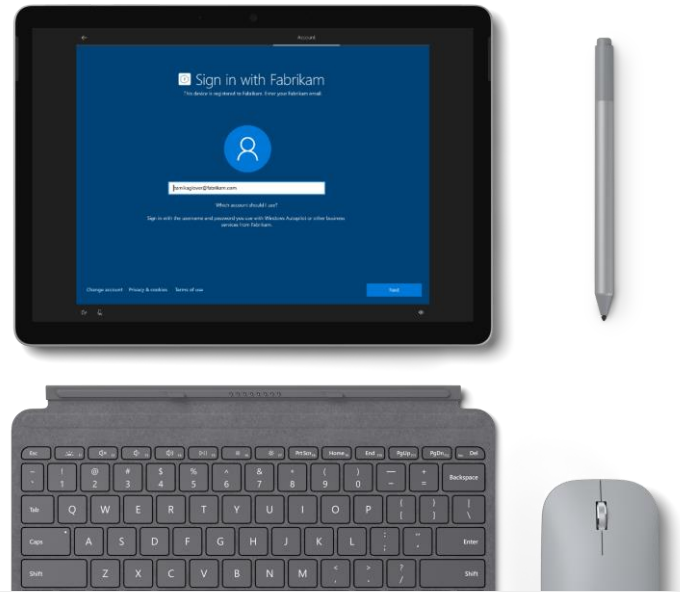

Surface for business unlocks more value

Surface customers save time and money with streamlined deployment, modern device management, and built-in cloud-powered security. Empower people, data, and systems with connected experiences from Surface and Microsoft 365.*

Technical specifications

Dimensions	9.65" x 6.9" x 0.33" (245 mm x 175 mm x 8.3 mm)
Display	Screen: 10.5" PixelSense™ Display Resolution: 1920 x 1280 (220 PPI) resolution Aspect ratio: 3:2 Contrast ratio: 1500:1 Touch: 10-point multi-touch Corning® Gorilla® Glass 3
Memory	4GB or 8GB RAM
Processor	8th Gen Intel® Core™ m3 Processor and Intel® Pentium® Gold Processor 4425Y
Security	TPM 2.0 for enterprise security Enterprise-grade protection with Windows Hello face sign-in
Software	Windows 10 Pro; 1 month free trial for new Microsoft Office 365 customers
Sensors	Ambient light sensor Accelerometer Gyroscope Magnetometer NFC
What's in the box	Surface Go 2, Power Supply, Quick Start Guide, safety and warranty documents
Weight (not including type cover*)	Wi-Fi: 1.2 lb. (544g) LTE Advanced: 1.22 lb. (553g)
Network	Wi-Fi: IEEE 802.11 a/b/g/n/ac/ax compatible Bluetooth Wireless 5.0 technology Qualcomm® Snapdragon™ X16 LTE modem Up to 600 Mbps LTE Advanced⁵ with nanoSIM support. Bands supported: 1, 2, 3, 4, 5, 7, 8, 12, 13, 14, 19, 20, 25, 26, 28, 29, 30, 38, 39, 40, 41, 66 Assisted GPS and GLONASS support eSIM support

Storage⁶	eMMC drive: 64GB (Wi-Fi) Solid-state drive (SSD): 128GB (Wi-Fi or LTE); 256GB (LTE)
Battery life³	Up to 10 hours of typical device usage
Graphics	Intel® HD Graphics 615
Connections	1 x USB-C® 3.5 mm headphone jack 1 x Surface Connect port Surface Type Cover Port MicroSDXC Card Reader Nano SIM tray
Cameras, video, and audio	Windows Hello face sign-in authentication camera (front-facing) 5.0MP front-facing camera with 1080p HD video 8.0MP rear-facing autofocus camera with 1080p HD video Enhanced dual far-field Studio Mics 2W stereo speakers with Dolby® Audio™ Premium
Exterior	Casing: Magnesium Color: Silver Physical buttons: Volume, Power
Warranty	1-year limited hardware warranty⁷

*Sold separately

¹ Not including Type Cover.

² Geekbench multi-core score comparison of Surface Go 2 versus Surface Go; February 2020.

⁴ Testing conducted at Microsoft in Feb 2020 using pre-production devices and Software. Tested with the Surface Dock under controlled conditions. Device was powered on to desktop screen with default display brightness settings. Actual charge time will vary based on operating conditions. Measured at typical office ambient temperature of 23C.

⁵ Service availability and performance subject to service provider's network. Contact your service provider for details, compatibility, pricing, SIM card, and activation. See all specs and frequencies at surface.com.

⁶ System software and updates use significant storage space. Available storage is subject to change based on system software and updates and apps usage. 1 GB = 1 billion bytes. 1 TB = 1,000 GB. See Surface Storage for more details.

⁷ Microsoft's Limited Warranty is in addition to your consumer law rights.